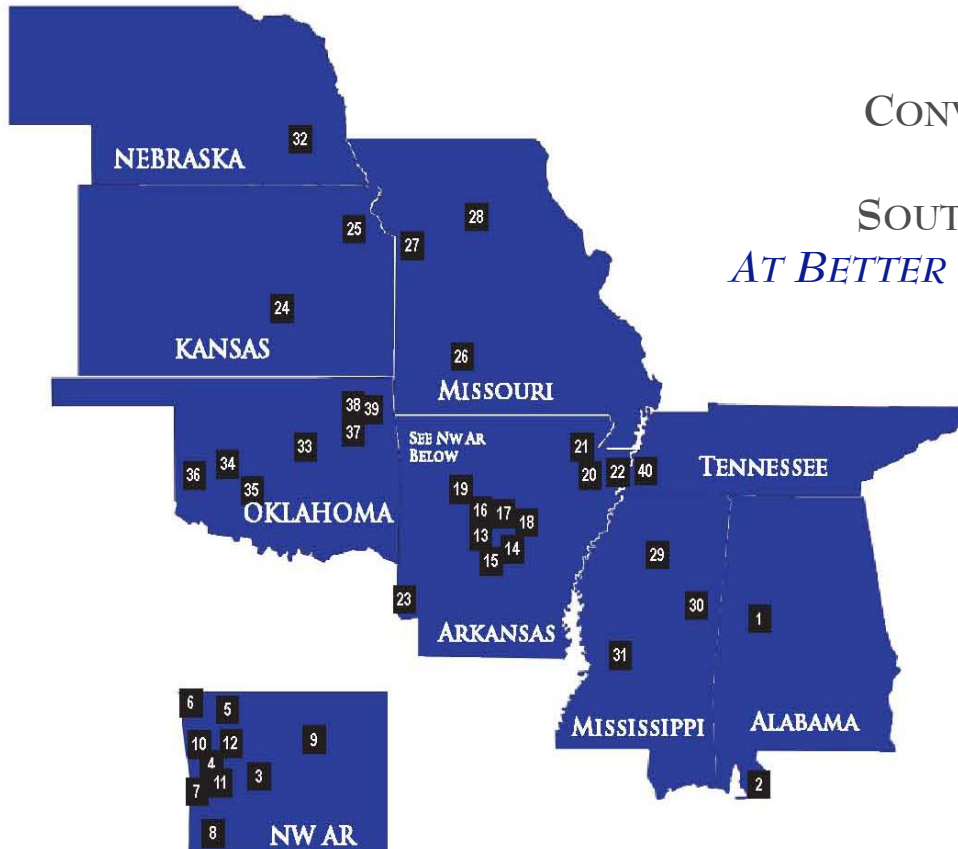

Check with specific locations for longer term rates

See listings of all locations on reverse side

www.LindseyManagement.com

EXECUTIVE SUITES by Lindsey

CONVENIENT LOCATIONS
THROUGHOUT THE
SOUTH CENTRAL REGION
AT BETTER THAN HOTEL RATES

ALABAMA

1	The Links at Tuscaloosa	Tuscaloosa, AL	205-247-9978
2	Emerald Greens	Gulf Shores, AL	251-968-3232

ARKANSAS

NORTHWEST ARKANSAS

3	The Cliffs I The Cliffs II	Fayetteville, AR	479-582-2540 479-444-0400
4	The Greens at Lakeside Village	Fayetteville, AR	479-442-7663
5	The Greens on Blossom Way	Rogers, AR	479-631-2024
6	The Links at Bentonville	Bentonville, AR	479-271-0205
7	The Links at Fayetteville	Fayetteville, AR	479-966-4340
8	The Links at Fort Smith	Fort Smith, AR	479-648-8080
9	The Links at Harrison	Harrison, AR	870-365-3620
10	The Links at Springdale	Springdale, AR	479-750-1515
11	Southern View	Fayetteville, AR	479-443-6698
12	Stearns Street	Fayetteville, AR	479-527-9851

EASTERN ARKANSAS

20	The Links at Jonesboro	Jonesboro, AR	870-932-5465
21	Silverwood	Paragould, AR	870-239-3815
22	The Greens at Marion	Marion, AR	870-739-6300

SOUTHERN ARKANSAS

23	The Links at Texarkana	Texarkana, AR	870-773-2295
----	------------------------	---------------	--------------

KANSAS

24	The Greens at Derby	Derby, KS	316-788-3060
25	The Greens at Shawnee	Shawnee, KS	913-422-8295

MISSOURI

26	The Greens at Springfield	Springfield, MO	417-833-3261
27	Grand Summit	Grandview, MO	816-331-3968
28	The Links at Columbia	Columbia, MO	573-474-4399