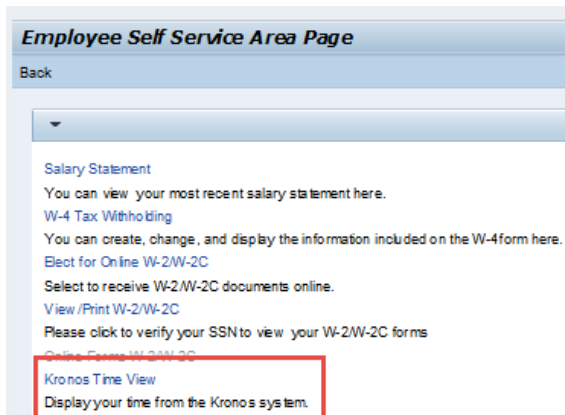

Kronos Time View

Log into ESS

ESS Overview – Payment section

Kronos Time View Link:

Log in to Time View using the same username/password that you use for ESS:

A mirror image of your Kronos time card will be displayed.