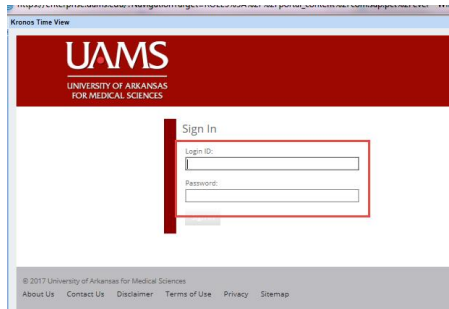

Kronos Time View

Log into ESS

ESS Overview – Payment section

Kronos Time View Link:

Log in to Time View using the same username/password that you use for ESS:

A mirror image of your Kronos time card will be displayed.