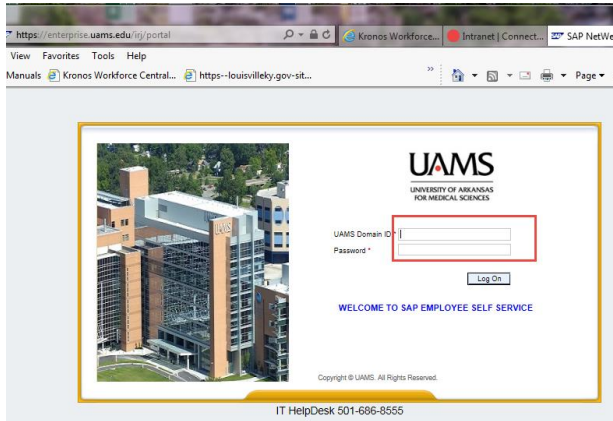

Kronos Time View

Log into ESS

ESS Overview – Payment section

Kronos Time View Link:

Log in to Time View using the same username/password that you use for ESS:

A mirror image of your Kronos time card will be displayed.