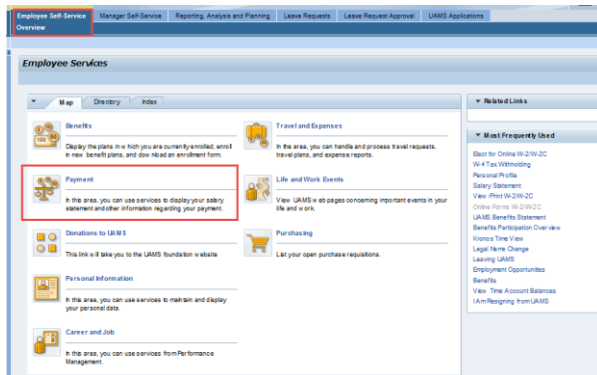

Kronos Time View

Log into ESS

ESS Overview – Payment section

Kronos Time View Link:

Log in to Time View using the same username/password that you use for ESS:

A mirror image of your Kronos time card will be displayed.